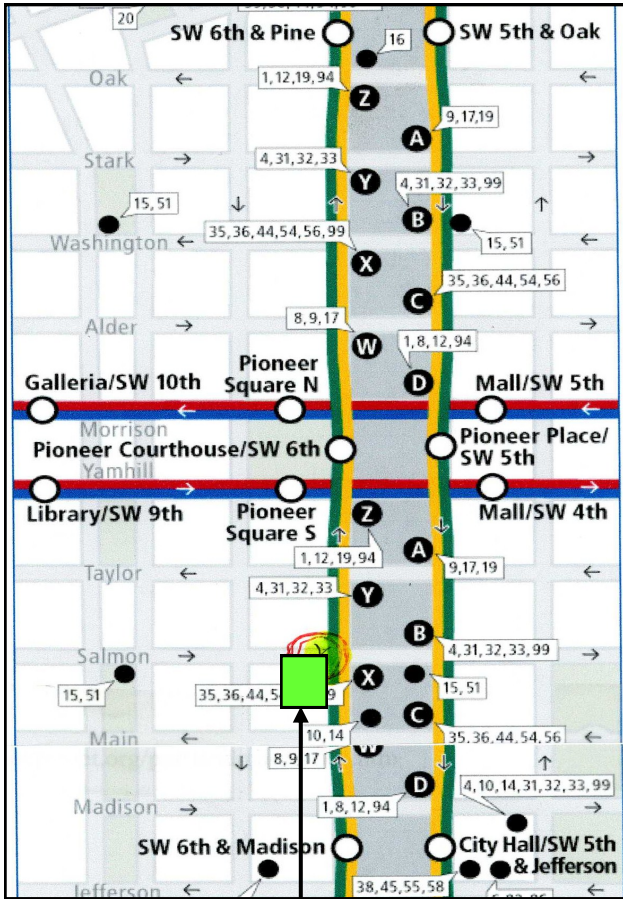

Columbia County Rider
Current Fare Schedule Starting Oct 1st, 2011 (One way fare or per trip)

	<u>General Public</u>	<u>Seniors, Disabled Students & Children</u>
Fixed Routes		
All Zone Base Rate is:	\$5.00	\$4.00
To enter a Zone from initial Boarding Zone		
Add per each Zone crossed:	\$1.00	\$1.00
Monthly Pass Prices		
1 Zone:	\$75.00	\$60.00
2 Zones:	\$130.00	\$110.00
All Zones, excludes Demand Response Service:	\$150.00	\$130.00

Revised 3/11/2012

**Map of our Bus Stop location
SW Salmon between 6th & Broadway**

**Columbia County Rider Bus Stop
In Bus Zone Near Starbucks**

**Schedule
St Helens and Scappoose
To Portland
(SW Salmon, Between
6th & Broadway)**

- 1 Columbia Commons
- 2 Rite Aid Pharmacy/St Helens
- 3 Warren Baptist Church
- 4 1st & Prairie St Scappoose

**Portland
(SW Salmon, Between
6th & Broadway)
To
Scappoose & St Helens**

- 5 SW Salmon Between 6th & Broadway
- 6 Linnton Flag Stop
- 7 1st & Prairie St Scappoose
- 8 Warren Baptist Church
- 9 St Helens Medical Mall
- 10 Rite Aid Pharmacy/St Helens

**Yellow Indicates
AM Departures**

5:50	6:20	6:50	8:30	10:30
5:55	6:25	6:55	8:35	10:35
6:00	6:30	7:00	8:40	10:40
6:20	6:50	7:20	8:50	10:50
7:00	7:30	8:00	9:30	11:30
7:15	7:45	8:15	9:45	11:45
7:35	8:05	8:35	10:05	12:05
7:50	8:20	8:50	10:20	12:20
7:55	8:25	8:55	10:25	12:25