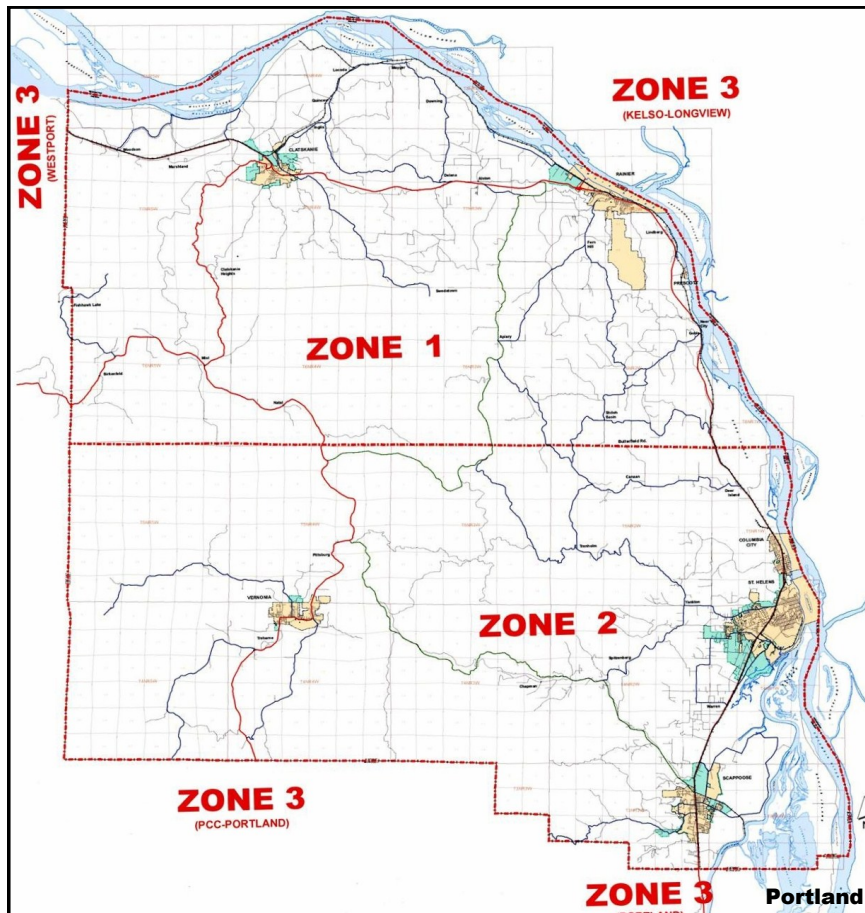

Columbia County Rider
Current Fare Schedule Starting Oct 1st, 2011 (One way fare or per trip)

	<u>General Public</u>	<u>Seniors, Disabled Students & Children</u>
Fixed Routes		
All Zone Base Rate is:	\$5.00	\$4.00
To enter a Zone from initial Boarding Zone		
Add per each Zone crossed:	\$1.00	\$1.00
Monthly Pass Prices		
1 Zone:	\$75.00	\$60.00
2 Zones:	\$130.00	\$110.00
All Zones, excludes Demand Response Service:	\$150.00	\$130.00

For snow/ice information visit the Columbia County Rider website or call **503.366.0159**

Don't drive... **TAKE THE BUS!**

**St. Helens–Scappoose
Downtown Portland
(TriMet Transit Mall)
Weekday Service Only**

*For Weekend Service Check
Columbia Connector Schedule*

503.366.0159

“Public Transportation for All”
www.columbiacountyrider.com

“Please note that Dispatch is open from 6:30 AM to 6:30 PM”. Voice messages received after hours will be returned the following business day.

Revised 3/11/2012

**Map of our Bus Stop location
SW Salmon between 6th & Broadway**

**Columbia County Rider Bus Stop
In Bus Zone Near Starbucks**

**Schedule
St Helens and Scappoose
To Portland
(SW Salmon, Between
6th & Broadway)**