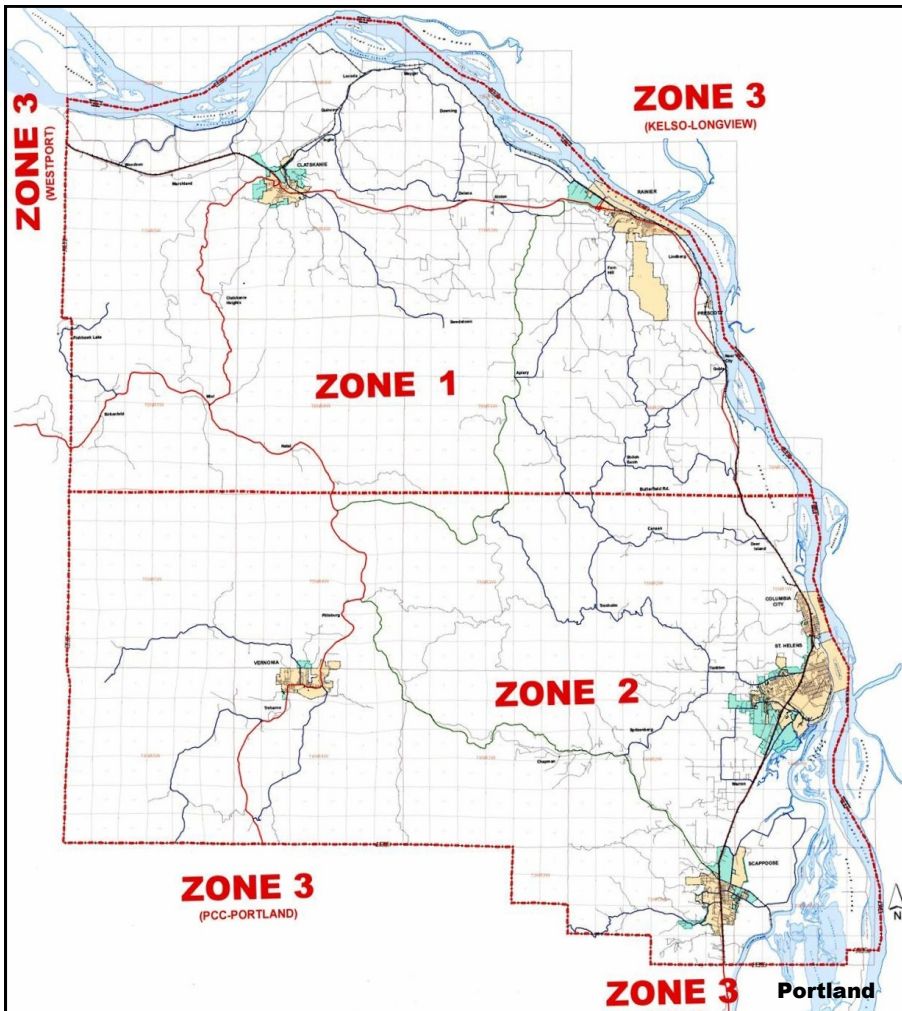

No weekend service

Westport to Longview Weekdays Only

	Trip 1	Trip 2	Trip 3	Trip 4
Clatskanie Transit				
Clatskanie Sfwy				
Westport		8:55	12:00	2:40
Clatskanie Transit	6:30			
Clatskanie Sfwy	6:35	9:10	12:15	2:55
Alston Corner	6:45	9:20	12:25	3:05
Rainier Transit	6:55	9:30	12:35	3:15
Rainier Senior Ctr	7:00	9:35	12:40	3:20
Holtz Longview	7:15	9:50	12:55	3:35
St Johns Med	7:20	9:55	1:00	3:40
Cubs Transit	7:25	10:00	1:05	3:45
LCC Tri Mall	7:30	10:05	1:10	3:50
Amtrak	7:40	10:15	1:25	4:00
Flagstop Kaiser				
Wal*Mart	7:55	10:30	1:40	4:15
Rainier Transit	8:10	10:45	1:55	4:30
Rainier Senior Ctr	8:15	11:20	2:00	4:35
Alston Corner	8:25	11:30	2:10	4:45
Clatskanie Transit	8:35	11:40	2:20	4:55
Clatskanie Sfwy	8:40	11:45	2:25	5:00

Westport / Clatskanie
Rainier
Longview / Kelso

Don't drive....
TAKE THE BUS!

Columbia County Rider
Public Transportation for All

503.728.2026

www.columbiacountyrider.com

**Columbia County Rider
Current Fare Schedule** One way fare or per trip)

	<u>General Public</u>	<u>Seniors, Disabled Students & Children</u>
Fixed Routes		
All Zone Base Rate is:	\$5.00	\$4.00
To enter a Zone from initial Boarding Zone		
Add per each Zone crossed:	\$1.00	\$1.00
Monthly Pass Prices		
1 Zone:	\$75.00	\$60.00
2 Zones:	\$130.00	\$110.00
All Zones, excludes Demand Response Service:	\$150.00	\$130.00