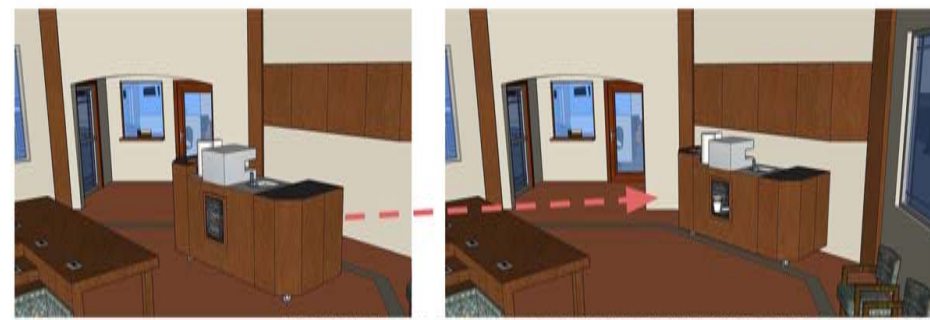

INSPIRATION & DESIGN:

THE SPIRIT AND HISTORY OF RAINIER

INSPIRATION

LOOKING SOUTH

LOOKING EAST

EXTERIOR ENTRANCE PERSPECTIVE

-  FAUX METAL COLUMNS WITH WOOD VENEER
-  SMOOTH FACED HARDIE PLANK SIDING
-  GOOSENECK EXTERIOR LIGHTING
-  EXTERIOR STONE VENEER
-  CORTEN STEEL PLANTERS & FLOWER BOXES

CAFE'/COFFEE KIOSK

KIOSK MOVES INTO A STORED POSITION WHEN NOT IN USE TO OPEN UP MORE SPACE IN THE WAITING AREA.

EXTERIOR WAITING AREA PERSPECTIVE

- DIGITAL SIGNAGE DISPLAY
- WALL PAINT COLOR 
- WOOD VENEER FAUX COLUMN 
- FABRIC FOR WAITING AREA SEATING 
- INTEGRAL COLOR OF CONCRETE SLAB FLOOR 
- ETCHED ACRYLIC SHELTER PANELS 
- COMPOSITE BENCH

INDOOR WAITING AREA

OFFICE SPACE

TICKET WINDOW LOBBY